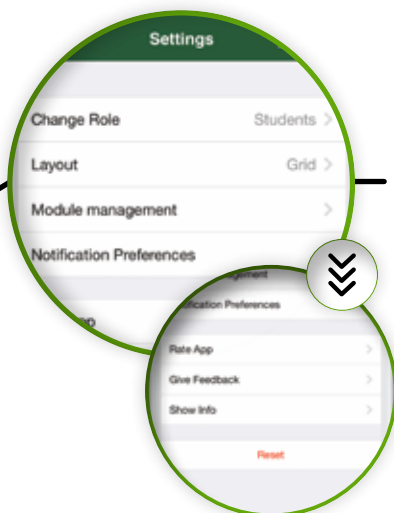

Shasta College

Mobile App

Main Screen

Your Dashboard

Hit the icon to access your academics!

Scroll down for Notifications and Campus Life highlights including News, and Sports!

Custom Settings

Personalize your app experience.

Scroll down to rate and review general info.

Reset if you are experiencing issues.

Swipe Left for Second Page

Get access to these features and more!

Canvas App

Launch Canvas to start communicating with fellow students and teachers.

Contacts

Access important contacts right at your finger tips!

Maps

Locate the building you need and find your way around campus!

MyShasta

Connect to MyShasta straight from the App!